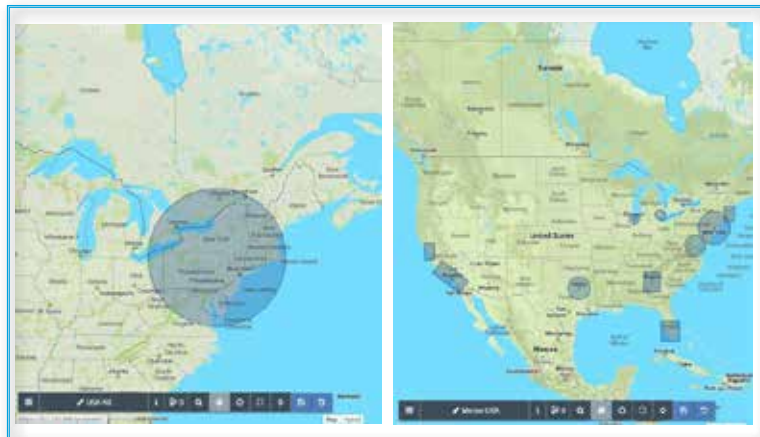

Coverage

Example of the Large talkgroup: up to 750 000 km²

Iridium constellation

Type	Low earth orbit satellites
Number of satellites	66
Altitude	780 km
Coverage	Worldwide, poles included

Optional accessories